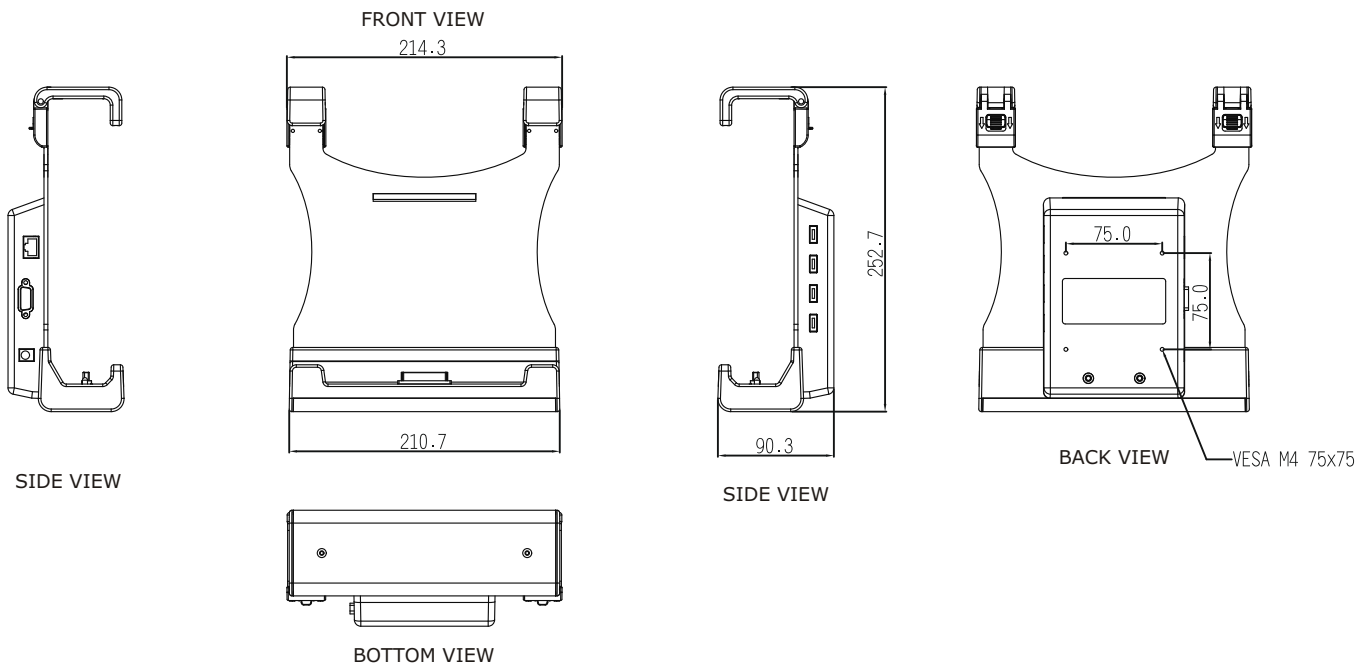

Mechanical Design Drawings

* Note: this is a simplified drawing and some components are not marked in detail.
Please contact our sales representative if you need further product information.

Order Information

#	Model Name	Description
A.	VMDS-1980-08	Support 8.4 inch all series Rugged Tablet PCs
B	VMDS-1980-10	Support 10.4 inch all series Rugged Tablet PCs