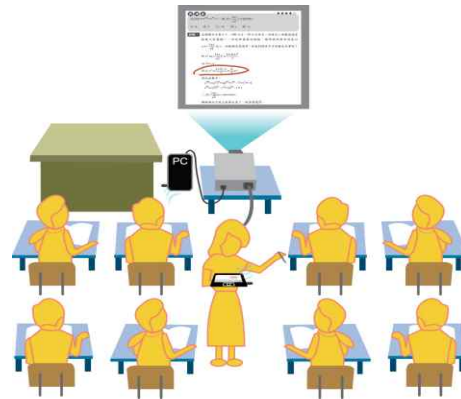

10" Wireless Interactive Whiteboard

Intuitive and Interactive Learning Experience

Professional Edition: W10T200-WBH1 (With NXBoard Software)

10" Wireless Interactive Whiteboard integrates 10" LCD display with writing pad technology, which is a bundle solution for teaching environment. You can instantly present, through second display, what you just wrote on the digital writing board. You can easily make marks and comments on digital files which enable you to interact with your students as well as improve your teaching quality, renewing the traditional teach methods. Furthermore, the wireless design provides the freedom and convenience of connectivity.

Educative Application

Assistant Teaching Tool

1. Making marks and comments directly on the 10" Wireless Interactive Whiteboard capturing students' attention

Presentation

Operation Diagram

Features

Intuitive Operation

Different from other products in the market, 10" Wireless Interactive Whiteboard is embedded with Whiteboard 10" widescreen display that is user friendly and requires no practice before operating.

Slim and light Design

Slim design allows you to work directly on the 10" Wireless Interactive Whiteboard, easy as writing on a paper.

Ergonomic Design

Taking the place of traditional mouse, the writing stylus efficiently reduces injuries caused by using mouse constantly. Through the second display you can also show the content simultaneously while you are teaching and writing.