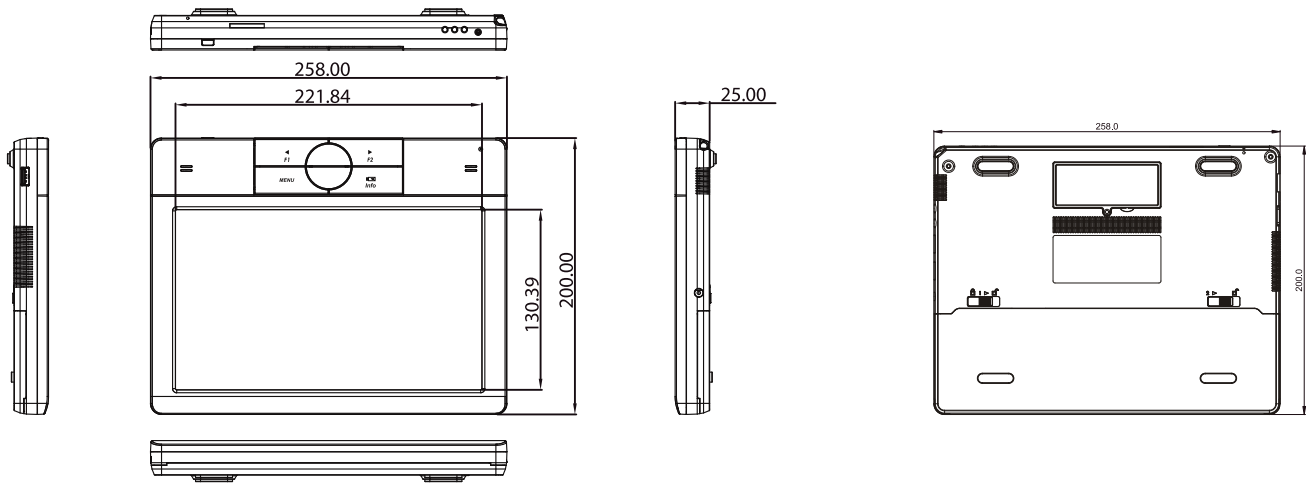

Slim design allows you to work directly on the 10" Wireless Interactive Whiteboard, easy as writing on a paper.

Ergonomic Design

Taking the place of traditional mouse, the writing stylus efficiently reduces injuries caused by using mouse constantly. Through the second display you can also show the content simultaneously while you are teaching and writing.

Multi-functional

6 hot tabs for user to use it easily.

Wireless

Enjoy the freedom and convenience of wireless connectivity.

Mechanical Design Drawings

Specification

Screen Size	10"
Active Display Area(mm)	220.416(H) x 129.15(V)
Pixel Pitch (mm)	0.215(H) x 0.215(V)
Number of pixel	1024 x 600
Brightness (CD/m ²)	250 (Typ.)
Contrast Ratio	500:1
Viewing Angle	-70~70(H) ; -50~60(V)
Synchronization Range	31.5~46.9KHz/ 60~75Hz
Display Color	262,144(6bits/color)
Resolution	1024x600@60Hz
Signal Connector	USB
Power Source	AC90-240V/50~60Hz
Power Consumption	12 Watt
Touch Interface	USB
Battery Operating Time	3.5 hr
Hot Keys	6