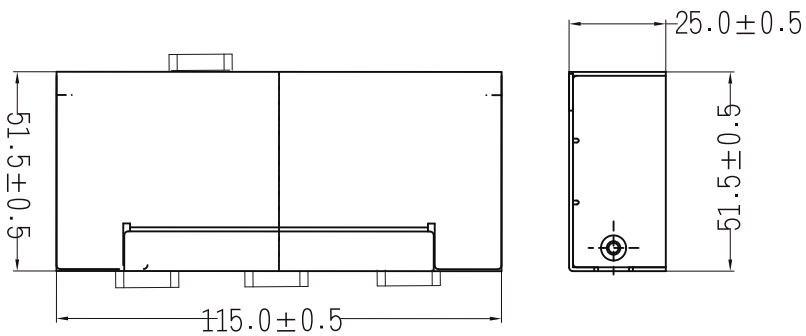

VGA 1 to 3 Splitter Box

Model Name: VSP 3port BOX

BOX Mechanical Drawing

System Specifications

The VSP box is an ideal product for applications where you need to display the same image on three monitors. It supports one VGA input and three VGA output, and the max output resolution is 1920*1080, (it depends on the input source).

General :

- | | | | |
|---------------------|--------------------------------|----------------------|-----------------------|
| • Model name | : VSP Box | • Accessory | : VGA cable (30CM) |
| • Input | : VGA *1 (D-sub 15 pin Female) | • Adapter | : 5V (5W) |
| • Output | : VGA *3(D-sub 15 pin Female) | • Dimension | : 115 x 51.5 x 25.0mm |
| • Power consumption | : <5W | • Support Resolution | : up to 1920 x1080 |