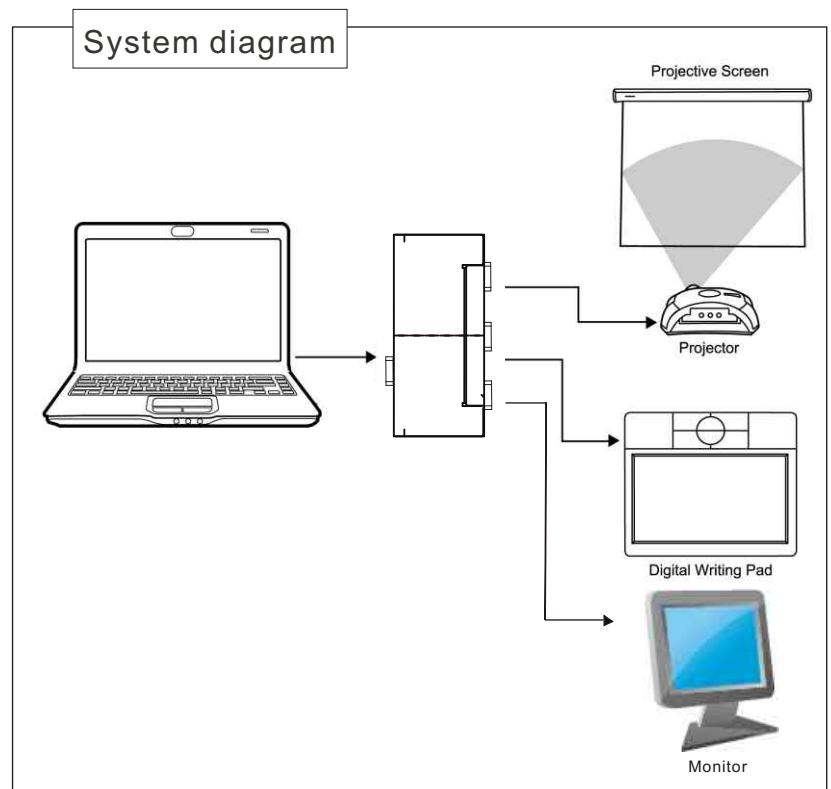

VGA 1 to 3 Splitter Box

Model Name: VSP 3port BOX

BOX Mechanical Drawing

System Specifications

The VSP box is an ideal product for applications where you need to display the same image on three monitors. It supports one VGA input and three VGA output, and the max output resolution is 1920*1080, (it depends on the input source).

General :

- | | | | |
|---------------------|--------------------------------|----------------------|-----------------------|
| • Model name | : VSP Box | • Accessory | : VGA cable (30CM) |
| • Input | : VGA *1 (D-sub 15 pin Female) | • Adapter | : 5V (5W) |
| • Output | : VGA *3(D-sub 15 pin Female) | • Dimension | : 115 x 51.5 x 25.0mm |
| • Power consumption | : <5W | • Support Resolution | : up to 1920 x1080 |