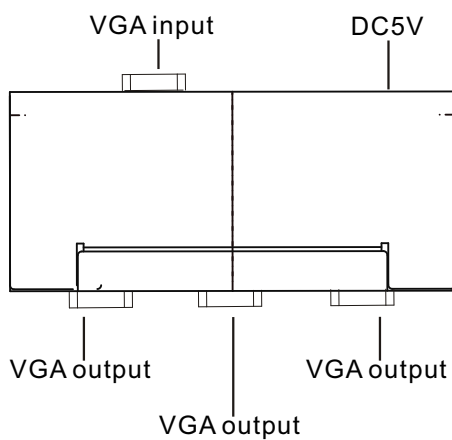

VGA 1 to 3 Splitter Box

Model Name: VSP 3port BOX

BOX Mechanical Drawing

System Specifications

The VSP box is an ideal product for applications where you need to display the same image on three monitors. It supports one VGA input and three VGA output, and the max output resolution is 1920*1080, (it depends on the input source).

General :

- | | | | |
|---------------------|--------------------------------|----------------------|-----------------------|
| • Model name | : VSP Box | • Accessory | : VGA cable (30CM) |
| • Input | : VGA *1 (D-sub 15 pin Female) | • Adapter | : 5V (5W) |
| • Output | : VGA *3(D-sub 15 pin Female) | • Dimension | : 115 x 51.5 x 25.0mm |
| • Power consumption | : <5W | • Support Resolution | : up to 1920 x1080 |