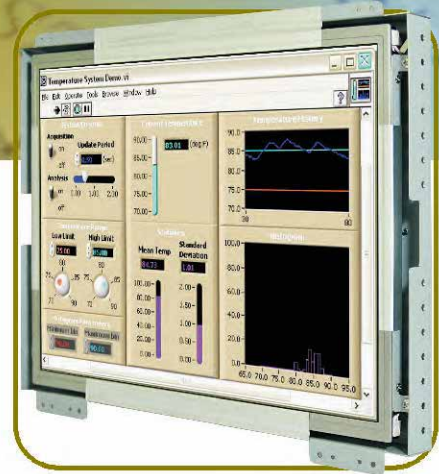

Open Frame LCD

Open Frame LCD

15"

Specifications

Model	R15L100-OFA1
Panel Size	15"
Active Display Area(mm)	304.1 (H) x 228.1 (V)
Resolution	1024 x 768
Contrast Ratio	700:1 (Typical)
Display Color	16.2M
Brightness(cd/m ²)	550 (Typical)
Viewing Angle(CR>=10)	-80~80 (H) ; -70~70(V)
Standard Input Signal	1 x VGA 1 x HDMI
Accessories	Power Adapter VGA cable HDMI cable 13 keys IR control pad (Optional)
Power Input	12V DC in, with external AC to DC Adapter
Power Consumption	20W typical, Normal operation
Operating temperature	0~50°C
Storage Temperature	-10~60°C
Touch Screen	Resistive P-cap. (Customized)
Remote Control	RS232 port
Audio	Audio input Stereo speakers

1. Audio in (Optional)
2. RS-232 for remote control (Optional)
3. Touch (Optional)
4. VGA
5. HDMI
6. 12V DC-in

Mechanical Drawing

UNIT:mm

* Note: this is a simplified drawing and some components are not marked in detail. Please contact our sales representative if you need further product information.