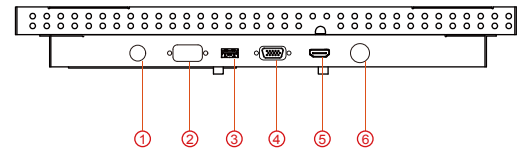

Open Frame LCD

Open Frame LCD

15"

Specifications

Model	R15L100-OFA1
Panel Size	15"
Active Display Area(mm)	304.1 (H) x 228.1 (V)
Resolution	1024 x 768
Contrast Ratio	700:1 (Typical)
Display Color	16.2M
Brightness(cd/m ²)	550 (Typical)
Viewing Angle(CR>=10)	-80~80 (H) ; -70~70(V)
Standard Input Signal	1 x VGA 1 x HDMI
Accessories	Power Adapter VGA cable HDMI cable 13 keys IR control pad (Optional)
Power Input	12V DC in, with external AC to DC Adapter
Power Consumption	20W typical, Normal operation
Operating temperature	0~50°C
Storage Temperature	-10~60°C
Touch Screen	Resistive P-cap. (Customized)
Remote Control	RS232 port
Audio	Audio input Stereo speakers

1. Audio in (Optional)
2. RS-232 for remote control (Optional)
3. Touch (Optional)
4. VGA
5. HDMI
6. 12V DC-in

Mechanical Drawing

UNIT:mm

* Note: this is a simplified drawing and some components are not marked in detail. Please contact our sales representative if you need further product information.