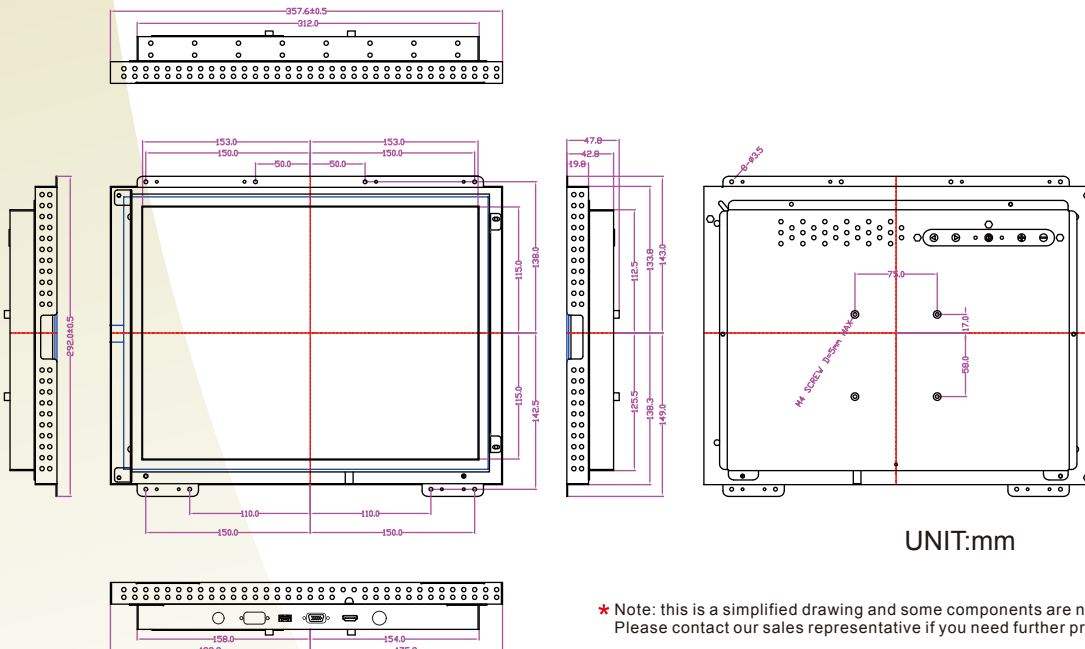

Open Frame LCD

Open Frame LCD

15"

Specifications

Model	R15L100-OFA1
Panel Size	15"
Active Display Area(mm)	304.1 (H) x 228.1 (V)
Resolution	1024 x 768
Contrast Ratio	700:1 (Typical)
Display Color	16.2M
Brightness(cd/m ²)	550 (Typical)
Viewing Angle(CR>=10)	-80~80 (H) ; -70~70(V)
Standard Input Signal	1 x VGA 1 x HDMI
Accessories	Power Adapter VGA cable HDMI cable 13 keys IR control pad (Optional)
Power Input	12V DC in, with external AC to DC Adapter
Power Consumption	20W typical, Normal operation
Operating temperature	0~50°C
Storage Temperature	-10~60°C
Touch Screen	Resistive P-cap. (Customized)
Remote Control	RS232 port
Audio	Audio input Stereo speakers

1. Audio in (Optional)
2. RS-232 for remote control (Optional)
3. Touch (Optional)
4. VGA
5. HDMI
6. 12V DC-in

Mechanical Drawing

UNIT:mm

* Note: this is a simplified drawing and some components are not marked in detail. Please contact our sales representative if you need further product information.