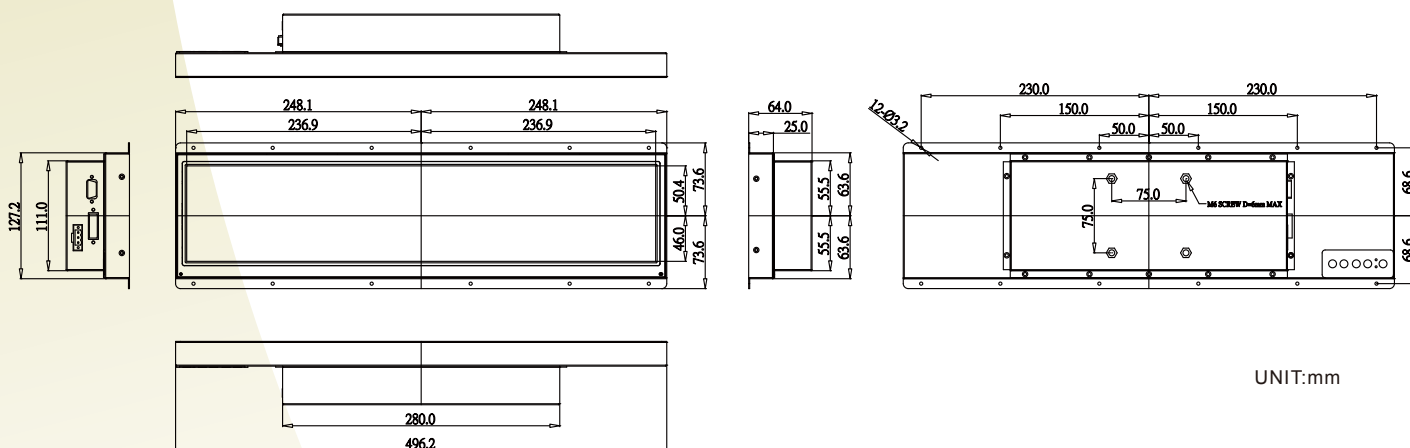

Mechanical Drawing: W19L100-OFA1

UNIT:mm

* Note: this is a simplified drawing and some components are not marked in detail. Please contact our sales representative if you need further product information.