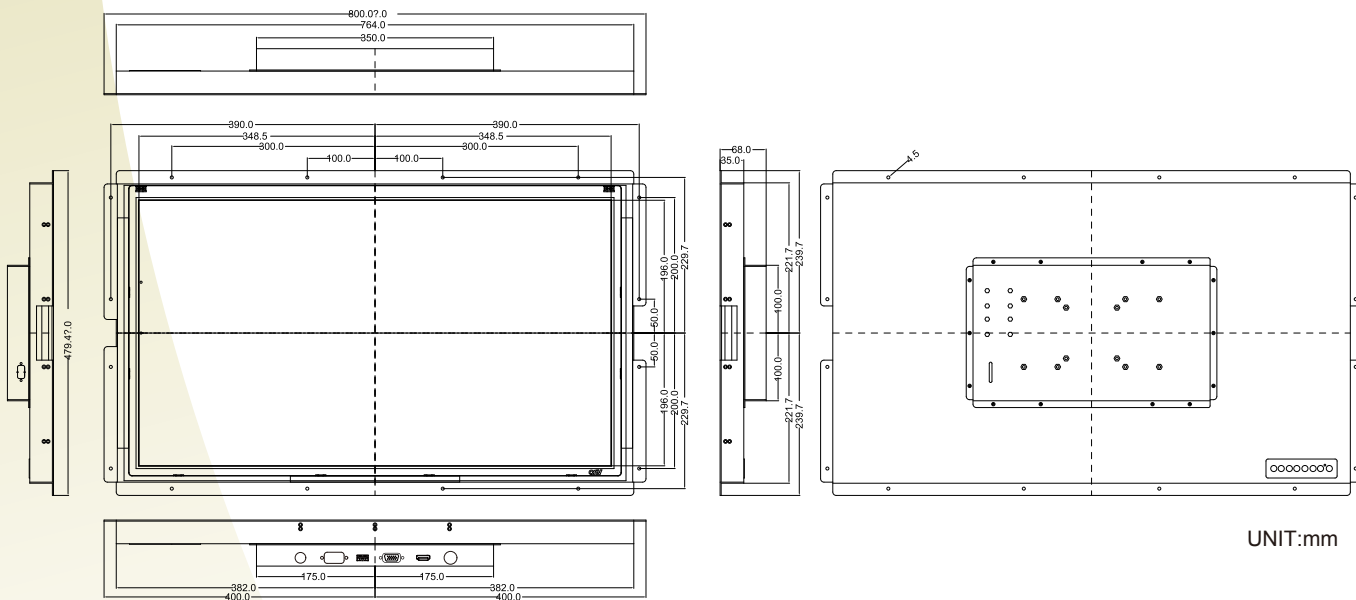

Open Frame LCD

(Typical)

Open Frame LCD (LED Backlight)

32"(16:9)

Specifications

Model Name	W32L300-OFA3
Viewable Size Image	32"(16:9)
Active Display Area(mm)	698.4 (H) x 392.85 (V)
Pixel Pitch(mm)	0.3637(H) x 0.3637(V)
Number of Pixels	1920 x 1080
Contrast Ratio	4000:1(Typical)
Display Color	16.7M
Brightness(cd/m ²)	350(Typical)
Viewing Angle(CR>=10)	-89~89(H);-89~89(V)
Standard Input Signal	1 x VGA 1 x HDMI
Accessories	Power Adapter VGA cable HDMI cable 13 keys IR remote control pad
Power Input	24V DC in, with external AC to DC Adapter
Power Consumption	75W typical,normal,operation
Operating temperature	0~50°C
Storage Temperature	-10~60°C
Touch Screen (Optional)	SAW P-cap. (Customized)
Remote Control (Optional)	RS232 port
Audio (Optional)	Audio in, Stereo speakers

1. Audio in (Optional)
2. RS-232 for remote control (Optional)
3. USB for Touch (Optional)
4. VGA
5. HDMI
6. 24V DC-in

Mechanical Drawing

UNIT:mm

* Note: this is a simplified drawing and some components are not marked in detail. Please contact our sales representative if you need further product information.