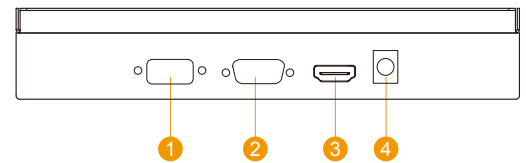

Open Frame LCD

Open Frame LCD

7" (16:10)

Specifications

RoHS
COMPLIANT
2011/65/EU

Model Name	W07T700-OFA4
Panel Size	7"
Active Display Area(mm)	152.4(H) x 91.44(V)
Resolution	800x480
Contrast Ratio	1000:1 (Typical)
Display Colors	16.2M
Brightness(cd/m2)	400 (Typical)
Viewing Angles(CR>=10)	-80~80(H) ; -80~80(V)
Standard Input Signal	1 x VGA 1 x HDMI
Input Signal(Optional)	*1 x DVI *1 x S-Video *1 x Composite
Power Input	12V DC input, with external AC to DC Adapter
Power Consumption	10 W typical, Normal operation
Operating Temperature	-15~70°C
Storage Temperature	-30~85°C
Touch Screen (Optional)	P-cap. (Customized) Resistive
Remote Control(Optional)*	RS232 port
Audio(Optional)*	Audio input Stereo speakers
IR Remote Controller (Optional)*	13 Keys IR remote control pad
Accessories	Power Adapter VGA cable HDMI cable

*Outside dimension and I/O will be different from standard

1. RS-232/USB for Touch (Optional)
2. VGA
3. HDMI
4. DC input

Mechanical Drawing

* Note: The mechanical drawing may change when adding touch screen.
Please contact our sales representative if you need further product information.