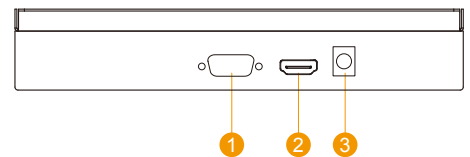

Open Frame LCD

Open Frame LCD

7" (16:10)

Specifications

RoHS
COMPLIANT
2011/65/EU

| | |
|--------------------------------|---|
| Model Name | W07T700-OFA4 |
| Panel Size | 7" |
| Active Display Area(mm) | 152.4 (H) x 91.44 (V) |
| Resolution | 800 x 480 |
| Brightness(cd/m2) | 400 (Typical) |
| Contrast Ratio | 1000:1 (Typical) |
| Viewing Angles(CR>=10 L/R/U/D) | -80~80(H) ; -80~80(V) |
| Display Colors | 16.2M (6 bits/color) |
| Standard Input Signal | 1 x VGA (D-sub 15) 1 x HDMI (Type-A) |
| Touch Screen(Optional-1) | Resistive Touch Protective Glass |
| Touch Interface | USB / RS232 |
| Audio / Speakers (Optional)* | Audio line in (3.5mm) + Speaker x2 |
| OSD | 5 Keys: -, +, Power, Esc, Enter |
| Power Input | 12V DC input (2.5ψ) with external AC-DC Adapter (100V~240V) |
| Power Consumption | 10W typical, Normal operation |
| Operating temperature | 0~50°C |
| Storage Temperature | -10~60°C |
| Accessories | Power AC-DC Adapter(100V~240V) VGA cable (1.8m) HDMI cable (2m) |

1. VGA
2. HDMI
3. DC input

| I/O Optional | |
|--------------|---|
| Optional 1* | 1 x VGA (D-sub 15) 1 x HDMI (Type-A) 1 x DVI-D |
| Optional 2* | 1 x VGA (D-sub 15) 1 x DVI-D 1 x S-Video 1 x Composite |

*Outside dimension and I/O will be different from standard

Mechanical Drawing

* Note: The mechanical drawing may change when adding touch screen.
Please contact our sales representative if you need further product information.