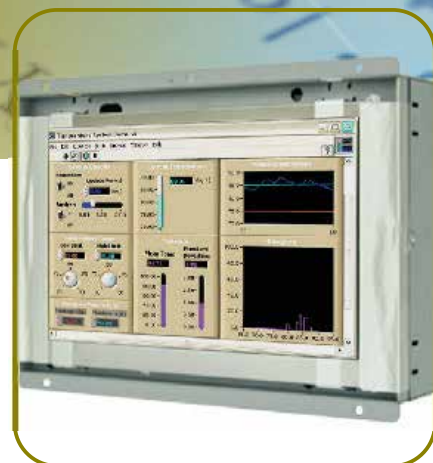

Open Frame LCD

Open Frame LCD

7" (16:10)

Specifications

RoHS
COMPLIANT
2011/65/EU

Model Name	W07T700-OFA4
Panel Size	7" (16:10)
Active Display Area(mm)	152.4(H) x 91.44(V)
Resolution	800x480
Contrast Ratio	1000:1 (Typical)
Display Color	16.2M
Brightness(cd/m2)	400 (Typical)
Viewing Angle(CR>=10)	-80~80(H) ; -80~80(V)
Standard Input Signal	1 x VGA, 1 x HDMI
Accessories	Power Adapter VGA cable HDMI Cable 13 Keys IR remote control pad (Optional)
Power Input	12V DC in, with external AC to DC Adapter (100 to 240VAC)
Power Consumption	10 W typical, Normal operation
Operating temperature	0~50°C
Storage Temperature	-10~60 °C
Touch Screen (Optional)	P-cap. (Customized) Resistive
Remote Control (Optional)*	RS232 port
Audio (Optional)*	Audio input Stereo speakers

* When adding the function, the outside dimension may change.

1. Touch (Optional)
2. VGA
3. HDMI
4. 12V DC-in

Mechanical Drawing