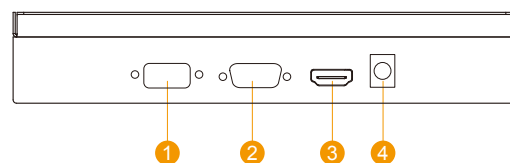

Open Frame LCD

Open Frame LCD

7" (16:10)

Specifications

RoHS
COMPLIANT
2011/65/EU

Model Name	W07T700-OFA4
Panel Size	7" (16:10)
Active Display Area(mm)	152.4(H) x 91.44(V)
Resolution	800x480
Contrast Ratio	1000:1 (Typical)
Display Color	16.2M
Brightness(cd/m2)	400 (Typical)
Viewing Angle(CR>=10)	-80~80(H) ; -80~80(V)
Standard Input Signal	1 x VGA, 1 x HDMI
Accessories	Power Adapter VGA cable HDMI Cable 13 Keys IR remote control pad (Optional)
Power Input	12V DC in, with external AC to DC Adapter (100 to 240VAC)
Power Consumption	10 W typical, Normal operation
Operating temperature	0~50°C
Storage Temperature	-10~60 °C
Touch Screen (Optional)	P-cap. (Customized) Resistive
Remote Control (Optional)*	RS232 port
Audio (Optional)*	Audio input Stereo speakers

* When adding the function, the outside dimension may change.

1. Touch (Optional)
2. VGA
3. HDMI
4. 12V DC-in

Mechanical Drawing