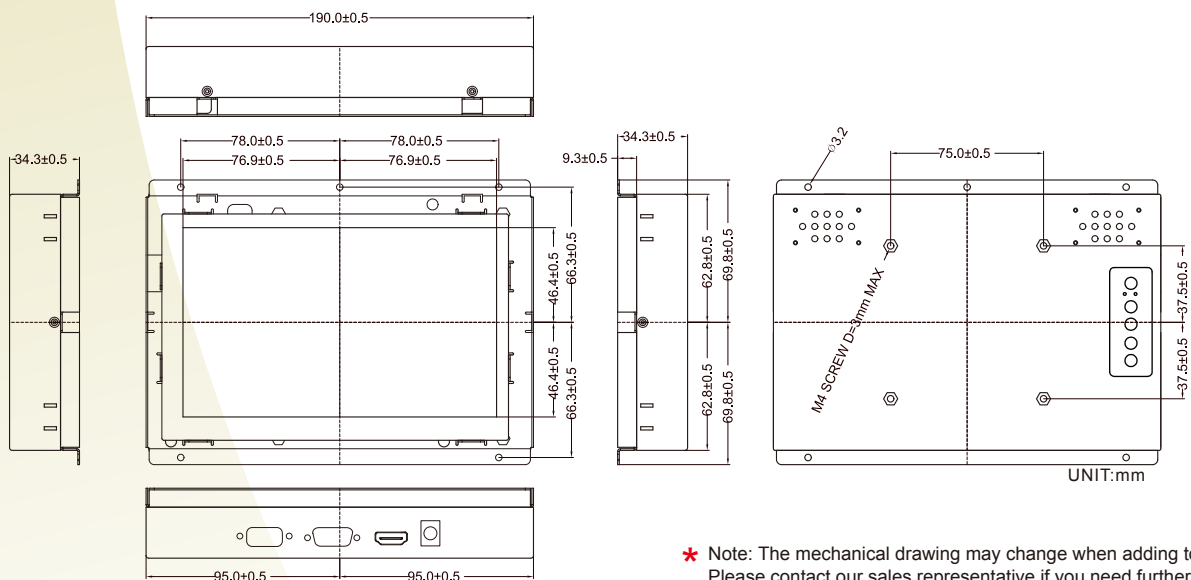

Open Frame LCD

Open Frame LCD

7" (16:10)

Specifications

RoHS
COMPLIANT
2011/65/EU

Model Name	W07T700-OFA4
Panel Size	7"
Active Display Area(mm)	152.4(H) x 91.44(V)
Resolution	800x480
Contrast Ratio	1000:1 (Typical)
Display Colors	16.2M
Brightness(cd/m2)	400 (Typical)
Viewing Angles(CR>=10)	-80~80(H) ; -80~80(V)
Standard Input Signal	1 x VGA 1 x HDMI
Input Signal(Optional)	*1 x DVI *1 x S-Video *1 x Composite
Power Input	12V DC input, with external AC to DC Adapter
Power Consumption	10 W typical, Normal operation
Operating Temperature	-15~70°C
Storage Temperature	-30~85°C
Touch Screen (Optional)	P-cap. (Customized) Resistive
Remote Control(Optional)*	RS232 port
Audio(Optional)*	Audio input Stereo speakers
IR Remote Controller (Optional)*	13 Keys IR remote control pad
Accessories	Power Adapter VGA cable HDMI cable

*Outside dimension and I/O will be different from standard

1. RS-232/USB for Touch (Optional)
2. VGA
3. HDMI
4. DC input

Mechanical Drawing

* Note: The mechanical drawing may change when adding touch screen.
Please contact our sales representative if you need further product information.