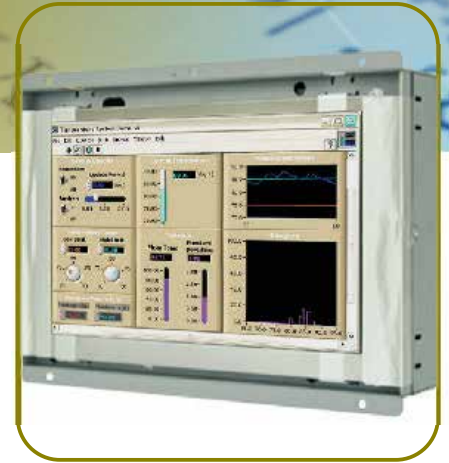

Open Frame LCD

Open Frame LCD

7" (16:10)

Specifications

RoHS
COMPLIANT
2011/65/EU

| | |
|--------------------------------|---|
| Model Name | W07T700-OFA4 |
| Panel Size | 7" |
| Active Display Area(mm) | 152.4 (H) x 91.44 (V) |
| Resolution | 800 x 480 |
| Brightness(cd/m2) | 400 (Typical) |
| Contrast Ratio | 1000:1 (Typical) |
| Viewing Angles(CR>=10 L/R/U/D) | -80~80(H) ; -80~80(V) |
| Display Colors | 16.2M (6 bits/color) |
| Standard Input Signal | 1 x VGA (D-sub 15) 1 x HDMI (Type-A) |
| Touch Screen(Optional-1) | Resistive Touch Protective Glass |
| Touch Interface | USB / RS232 |
| Audio / Speakers (Optional)* | Audio line in (3.5mm) + Speaker x2 |
| OSD | 5 Keys: -, +, Power, Esc, Enter |
| Power Input | 12V DC input (2.5ψ) with external AC-DC Adapter (100V~240V) |
| Power Consumption | 10W typical, Normal operation |
| Operating temperature | 0~50°C |
| Storage Temperature | -10~60°C |
| Accessories | Power AC-DC Adapter(100V~240V) VGA cable (1.8m) HDMI cable (2m) |

1. VGA
2. HDMI
3. DC input

| I/O Optional | |
|--------------|---|
| Optional 1* | 1 x VGA (D-sub 15) 1 x HDMI (Type-A) 1 x DVI-D |
| Optional 2* | 1 x VGA (D-sub 15) 1 x DVI-D 1 x S-Video 1 x Composite |