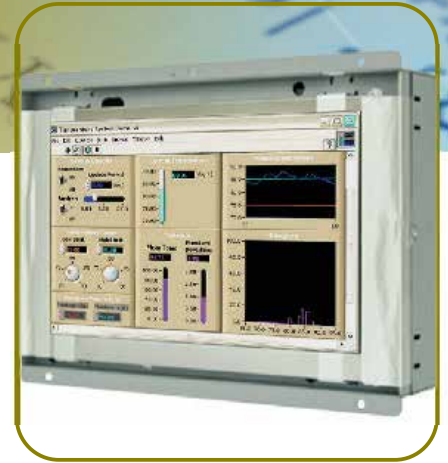

Open Frame LCD

Open Frame LCD

7" (16:10)

Specifications

RoHS
COMPLIANT
2011/65/EU

Model Name	W07T700-OFA4
Panel Size	7"
Active Display Area(mm)	152.4(H) x 91.44(V)
Resolution	800x480
Contrast Ratio	1000:1 (Typical)
Display Colors	16.2M
Brightness(cd/m2)	400 (Typical)
Viewing Angles(CR>=10)	-80~80(H) ; -80~80(V)
Standard Input Signal	1 x VGA 1 x HDMI
Input Signal(Optional)	*1 x DVI *1 x S-Video *1 x Composite
Power Input	12V DC input, with external AC to DC Adapter
Power Consumption	10 W typical, Normal operation
Operating Temperature	-15~70°C
Storage Temperature	-30~85°C
Touch Screen (Optional)	P-cap. (Customized) Resistive
Remote Control(Optional)*	RS232 port
Audio(Optional)*	Audio input Stereo speakers
IR Remote Controller (Optional)*	13 Keys IR remote control pad
Accessories	Power Adapter VGA cable HDMI cable

*Outside dimension and I/O will be different from standard

1. RS-232/USB for Touch (Optional)
2. VGA
3. HDMI
4. DC input

Mechanical Drawing

* Note: The mechanical drawing may change when adding touch screen.
Please contact our sales representative if you need further product information.