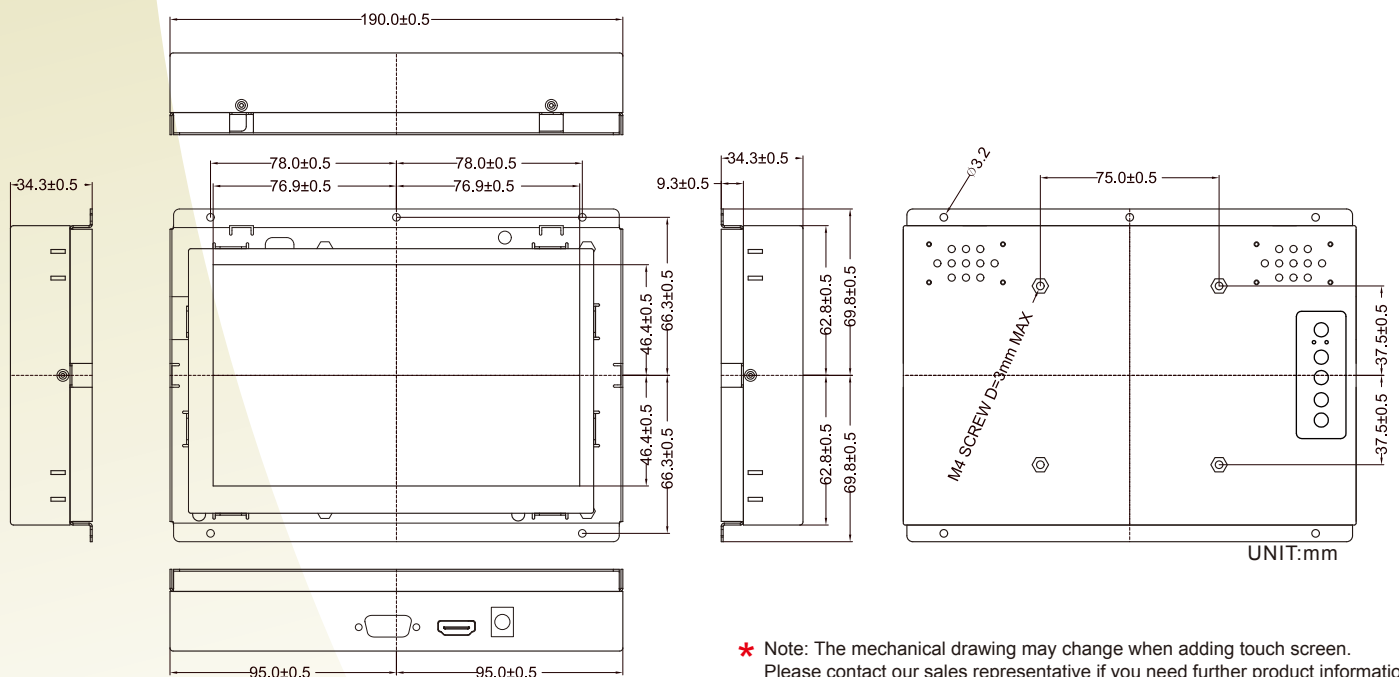

Open Frame LCD

Open Frame LCD

7" (16:10)

Specifications

RoHS
COMPLIANT
2011/65/EU

| | |
|--------------------------------|---|
| Model Name | W07T700-OFA4 |
| Panel Size | 7" |
| Active Display Area(mm) | 152.4 (H) x 91.44 (V) |
| Resolution | 800 x 480 |
| Brightness(cd/m2) | 400 (Typical) |
| Contrast Ratio | 1000:1 (Typical) |
| Viewing Angles(CR>=10 L/R/U/D) | -80~80(H) ; -80~80(V) |
| Display Colors | 16.2M (6 bits/color) |
| Standard Input Signal | 1 x VGA (D-sub 15) 1 x HDMI (Type-A) |
| Touch Screen(Optional-1) | Resistive Touch Protective Glass |
| Touch Interface | USB / RS232 |
| Audio / Speakers (Optional)* | Audio line in (3.5mm) + Speaker x2 |
| OSD | 5 Keys: -, +, Power, Esc, Enter |
| Power Input | 12V DC input (2.5ψ) with external AC-DC Adapter (100V~240V) |
| Power Consumption | 10W typical, Normal operation |
| Operating temperature | 0~50°C |
| Storage Temperature | -10~60°C |
| Accessories | Power AC-DC Adapter(100V~240V) VGA cable (1.8m) HDMI cable (2m) |

1. VGA
2. HDMI
3. DC input

| I/O Optional | |
|--------------|---|
| Optional 1* | 1 x VGA (D-sub 15) 1 x HDMI (Type-A) 1 x DVI-D |
| Optional 2* | 1 x VGA (D-sub 15) 1 x DVI-D 1 x S-Video 1 x Composite |

*Outside dimension and I/O will be different from standard

Mechanical Drawing

* Note: The mechanical drawing may change when adding touch screen.
Please contact our sales representative if you need further product information.