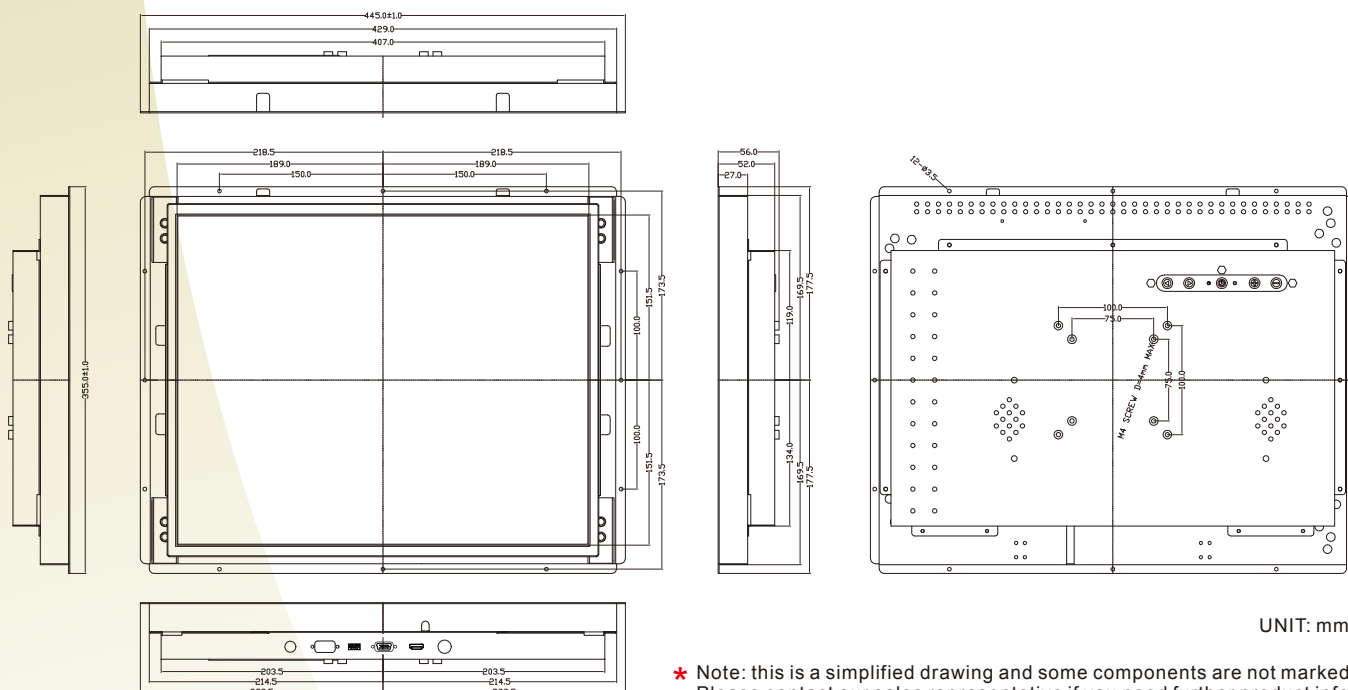

Open Frame LCD

Open Frame LCD

19"

Specifications

Model	R19L300-OFM1
Panel Size	19"
Active Display Area(mm)	304.1(H) x 228.1 (V)
Resolution	1280x1024
Contrast Ratio	1000:1 (Typical)
Display Color	16.7M
Brightness(cd/m ²)	250 (Typical)
Viewing Angle(CR>=10)	-85~85 (H) ; -80~80(V)
Standard Input Signal	1 x VGA 1 x HDMI
Accessories	Power Adapter VGA cable HDMI cable 13 keys IR control pad (Optional)
Power Input	12V DC in, with external AC to DC Adapter
Power Consumption	27W typical, Normal operation
Operating temperature	0~50°C
Storage Temperature	-10~60°C
Touch Screen	Resistive P-cap. (Customized)
Remote Control	RS232 port
Audio	Audio input Stereo speakers

1. Audio in (Optional)
2. RS-232 for remote control (Optional)
3. Touch (Optional)
4. VGA
5. HDMI
6. 12V DC-in

Mechanical Drawing

* Note: this is a simplified drawing and some components are not marked in detail. Please contact our sales representative if you need further product information.