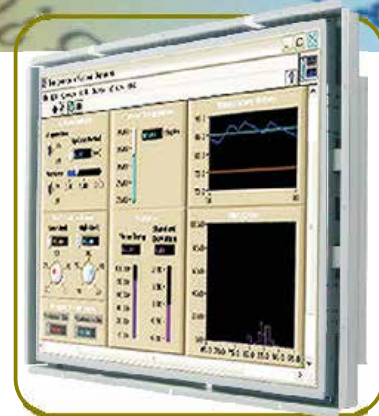

Open Frame LCD

Open Frame LCD

19"

Specifications

Model	R19L300-OFM1
Panel Size	19"
Active Display Area(mm)	304.1(H) x 228.1 (V)
Resolution	1280x1024
Contrast Ratio	1000:1 (Typical)
Display Color	16.7M
Brightness(cd/m ²)	250 (Typical)
Viewing Angle(CR>=10)	-85~85 (H) ; -80~80(V)
Standard Input Signal	1 x VGA 1 x HDMI
Accessories	Power Adapter VGA cable HDMI cable 13 keys IR control pad (Optional)
Power Input	12V DC in, with external AC to DC Adapter
Power Consumption	27W typical, Normal operation
Operating temperature	0~50°C
Storage Temperature	-10~60°C
Touch Screen	Resistive P-cap. (Customized)
Remote Control	RS232 port
Audio	Audio input Stereo speakers

1. Audio in (Optional)
2. RS-232 for remote control (Optional)
3. Touch (Optional)
4. VGA
5. HDMI
6. 12V DC-in

Mechanical Drawing

* Note: this is a simplified drawing and some components are not marked in detail. Please contact our sales representative if you need further product information.