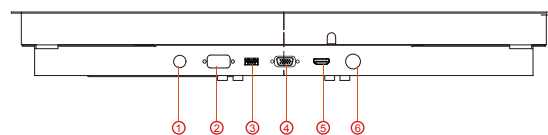

Open Frame LCD

Open Frame LCD

19"

Specifications

Model	R19L300-OFM1
Panel Size	19"
Active Display Area(mm)	304.1(H) x 228.1 (V)
Resolution	1280x1024
Contrast Ratio	1000:1 (Typical)
Display Color	16.7M
Brightness(cd/m ²)	250 (Typical)
Viewing Angle(CR>=10)	-85~85 (H) ; -80~80(V)
Standard Input Signal	1 x VGA 1 x HDMI
Accessories	Power Adapter VGA cable HDMI cable 13 keys IR control pad (Optional)
Power Input	12V DC in, with external AC to DC Adapter
Power Consumption	27W typical, Normal operation
Operating temperature	0~50°C
Storage Temperature	-10~60°C
Touch Screen	Resistive P-cap. (Customized)
Remote Control	RS232 port
Audio	Audio input Stereo speakers