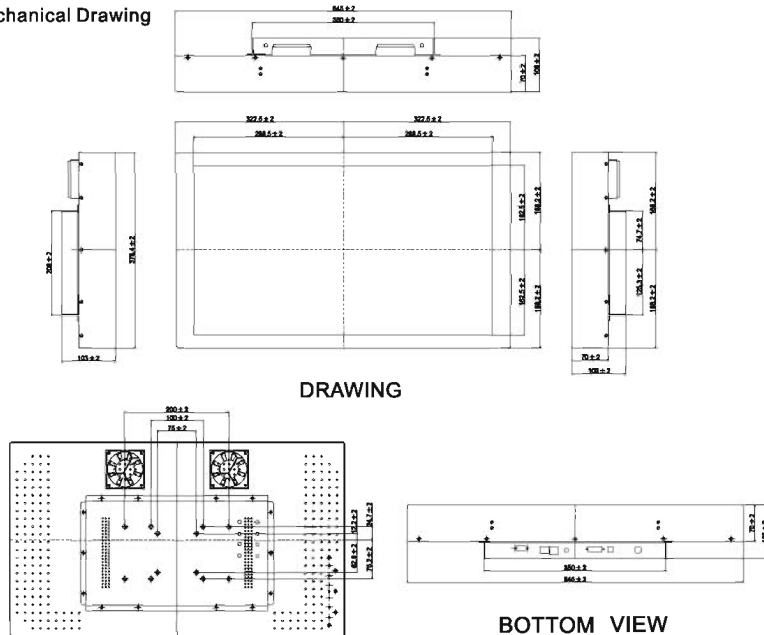

Network Player Gold (SD)

26"

MODEL NAME:W26LS01-CHA2PG

CHASSIS TYPE

Mechanical Drawing

DRAWING

REAR VIEW

BOTTOM VIEW

- Active Display Area : 575.769mm(H)X323.712mm(V)
- Pixel Pitch : 0.4215mmx0.4215mm
- Number of Pixels : 1366x768
- Contrast Ratio : 800:1
- Display Color : 16.7M(8bits/color)
- Brightness(cd/m2) : 500
- View Angle(CR>=10) : -88~88(H);-88~88(V)