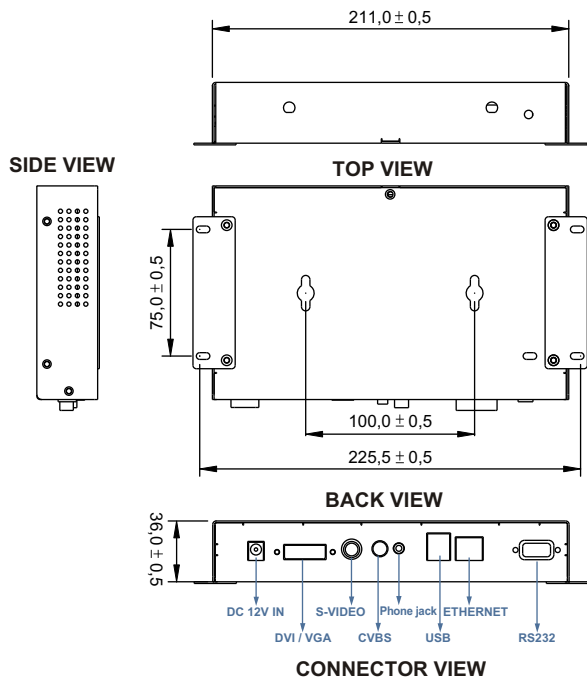

Network Player Series

MSS500 BOX

Standard Mechanical Drawing

Multi-HD
1080

Standard Mechanical

WLAN ,RS232 (optional)

* Note: this is a simplified drawing and some components are not marked in detail. Please contact our sales representative if you need further product information.

System Specifications

General :

- Dimensions : 211(W)×126(H)×36(D)mm
- Weight : Approx. 0.6kg
- Storage Media : 1GB,Industrial CF Card
- Content Update : Ethernet/WLAN/USB flash drive

Content(Media Formats):

- Video Format support : MPEG1,MPEG2,MPEG4,WMV9
: DAT,VOB,Divx,Xvid,H.264
- Graphics Format support : JPEG, BMP,PNG
- Text Banner : Variable scrolling speed and position

Input/Output:

- Output
Video Output : DVI-I / VGA / S-video/Composite
Audio Output : Stereo Phone jack
USB Port : 2xUSB 2.0 for Flash Storage Drive
- Ethernet LAN : 1 x RJ45-10/100/Mbps
- Power Input : 12V DC Lockable power connector