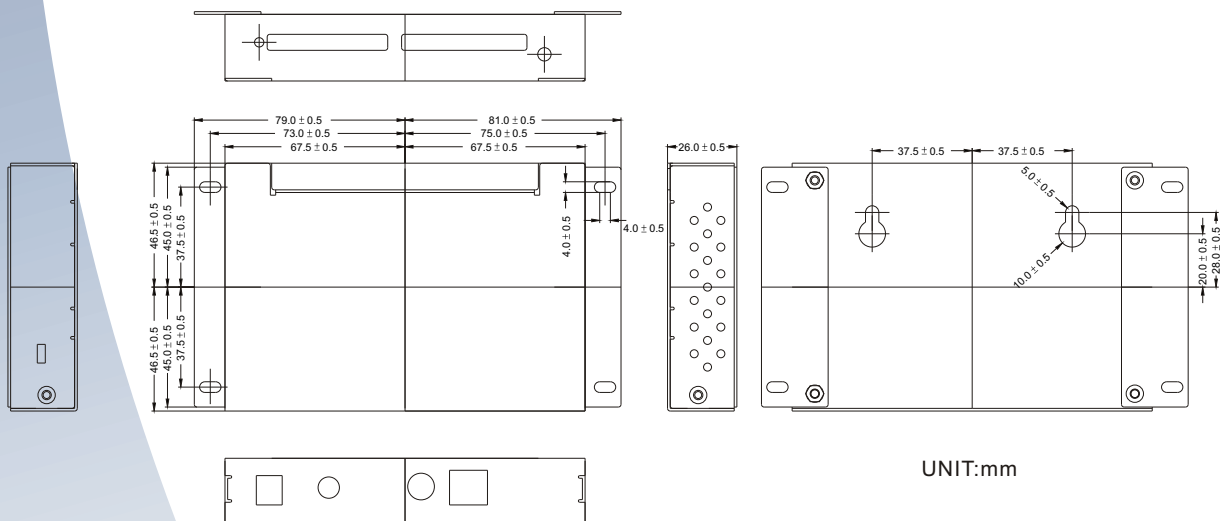

DRAWING

* Note: this is a simplified drawing and some components are not marked in detail. Please contact our sales representative if you need further product information.